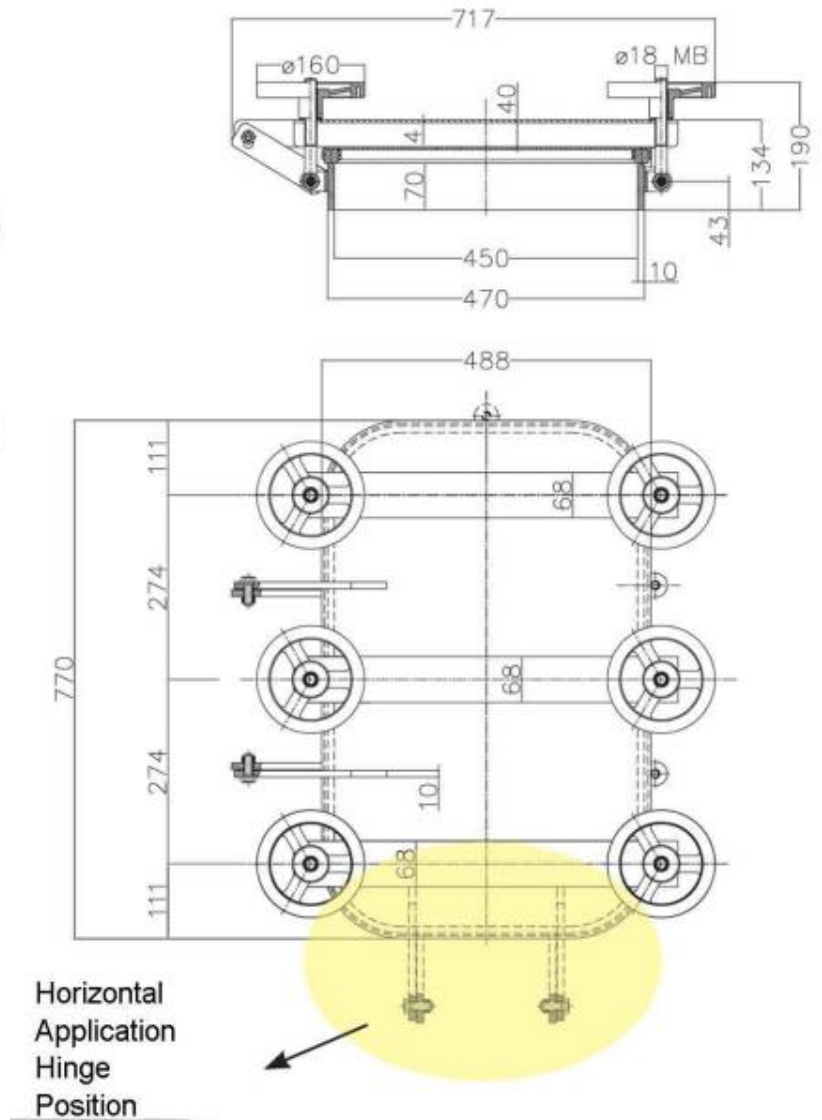

Rectangular Doors

P06-B1/740450

Rectangular manhole door in AISI 304L or AISI 316L Stainless Steel
 Frame in flat Stainless Steel
 Vertical outward opening
 Access 740 x 450mm

This Data Sheet refers to the material as supplied. The information contained herein is given in good faith, but no liability will be accepted by the Company in relation to same. We reserve the right to change the details given on this Data Sheet as additional information is acquired. Customers requiring the latest version of this Data Sheet should contact our sales department.